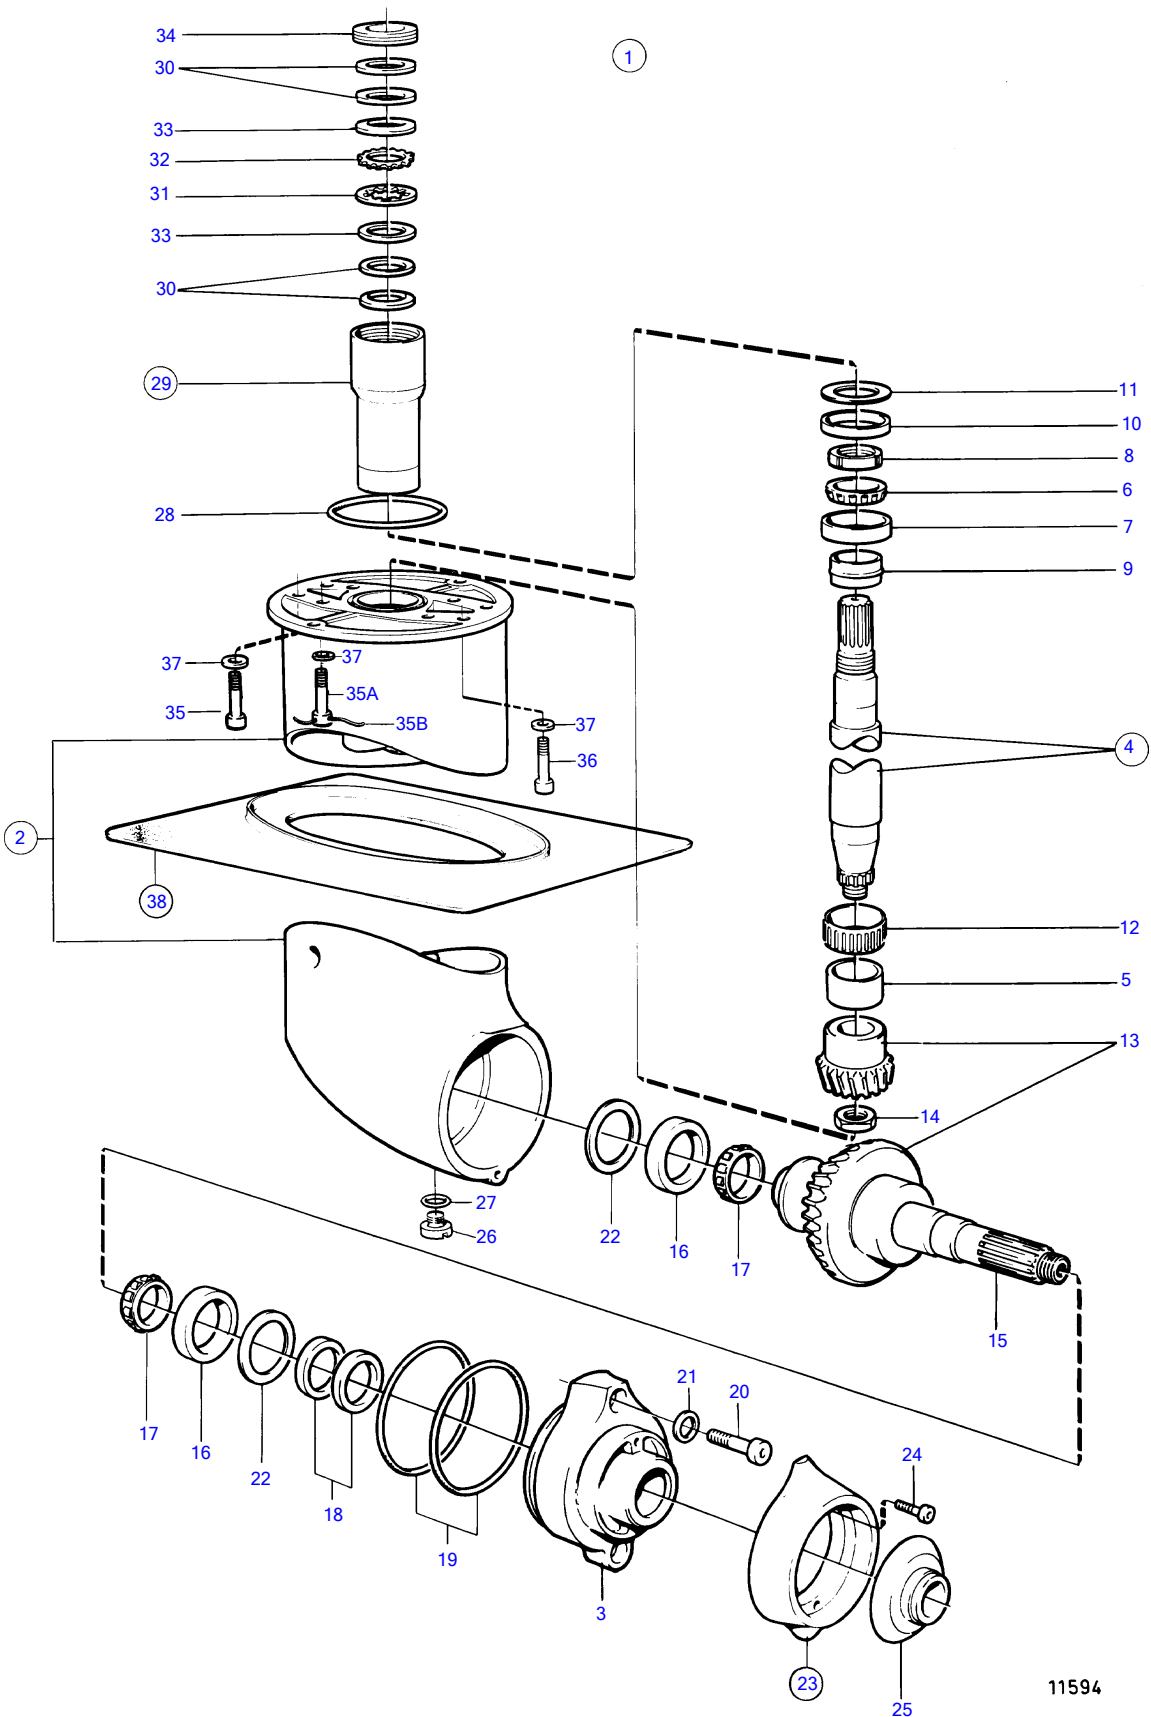

120S-D

11594

120S-D

| REF | PART NO. | QTY | DESCRIPTION | NOTES |
|-----|----------|-----|------------------------|---|
| 1 | 3856832 | 1 | Gear housing | Ratio 2.5:1 (873089) |
| 2 | 3856833 | 1 | • Gear housing | (873090) |
| 3 | 873127 | 1 | • • Bearing housing | |
| 4 | 852484 | 1 | • Countershaft | |
| 5 | | 1 | • • Ring | |
| 6 | 183752 | 2 | • Cone | |
| 7 | 183750 | 2 | • Cup | |
| 8 | (852485) | 1 | • Lock nut | Obsolete part |
| 9 | 851974 | 1 | • Pretensioning sleeve | |
| 10 | 852162 | 1 | • Spacer sleeve | |
| 11 | 948298 | X | • Shim | TH=0.10mm |
| | 948299 | X | • Shim | TH=0.15mm |
| | 948300 | X | • Shim | TH=0.35mm |
| | (948303) | X | • Shim | TH=1,00mm, Obsolete part |
| 12 | 852508 | 1 | • Needle bearing | |
| 13 | 873061 | 1 | • Gear set | |
| 14 | 850981 | 1 | • Nut | |
| 15 | 851652 | 1 | • Propeller shaft | |
| 16 | 181587 | 2 | • Cup | |
| 17 | 181588 | 2 | • Inner ring | |
| 18 | 873108 | 2 | • Sealing ring | |
| 19 | 925256 | 2 | • O-ring | |
| 20 | 946541 | 2 | • Hex. socket screw | |
| 21 | 897871 | 2 | • Shim | |
| 22 | 851980 | X | • Adjusting washer | TH=0.10mm |
| | 851981 | X | • Adjusting washer | TH=0.15mm |
| | 851982 | X | • Adjusting washer | TH=0.35mm |
| | 949074 | X | • Shim | TH=0,50mm |
| 23 | 876286 | 1 | • Zinc ring kit | |
| 24 | 949823 | 2 | • Cross recessed screw | |
| 25 | 851984 | 1 | • Guard plate | |
| 26 | 852904 | 1 | • Magnetic plug | |
| 27 | 955974 | 1 | • O-ring | |
| 28 | 925256 | 1 | O-ring | Included in mounting kit 854934., Included in complete drive. |
| 29 | 852724 | 1 | Splined sleeve | Included in complete drive. |
| 30 | 852081 | 4 | • Disc spring | |
| 31 | 852084 | 18 | • Disc | |
| 32 | 852522 | 17 | • Disc | |
| 33 | 852083 | 2 | • Thrust washer | |
| 34 | 852094 | 1 | • Adjusting screw | |
| 35 | 963699 | 4 | Hex. socket screw | Included in complete drive., L=40mm |
| 35A | 851860 | 4 | Hex. socket screw | L=40mm |
| 35B | 852669 | X | Locking wire | L=700mm |
| 36 | 963703 | 2 | Hex. socket screw | Included in complete drive., L=60mm |
| 37 | 897511 | 10 | Washer | Included in complete drive. |
| 38 | 854932 | 1 | Mounting kit | Included in complete drive. |